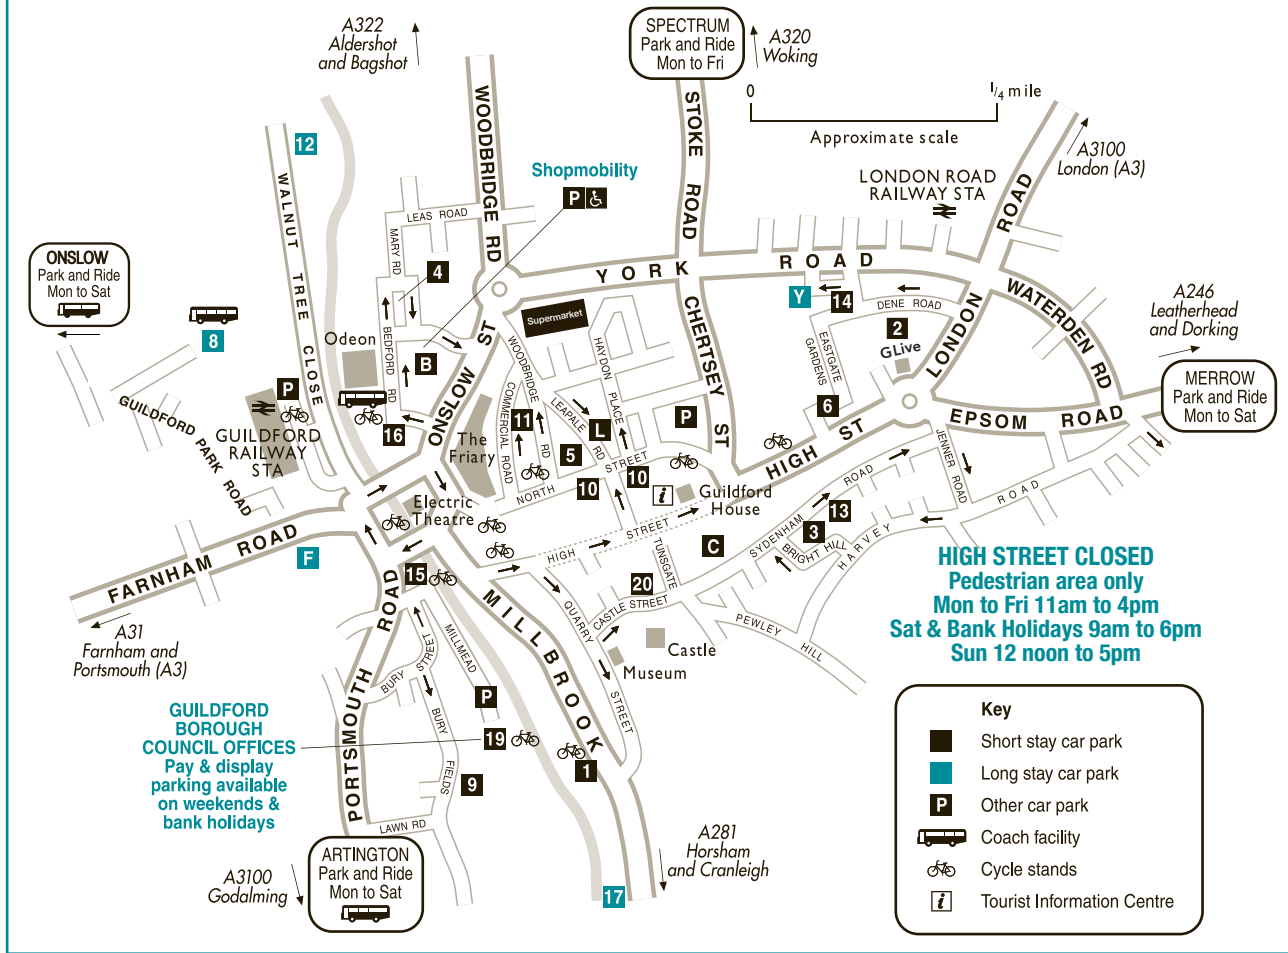

Guildford town centre

Car park charges from April 2019

■ Multi Storey
■ Surface level
△ Pay on Foot

Map ref	Town Centre Multi Storey Car Parks	Spaces	Daytime - Monday to Saturday		Evenings (Farnham Road overnight charges apply)	Sunday
			1 - 3 hrs	Each Additional Hour		
C	Castle Car Park	350	£1.30 per hour	£2.00	£1.00 per visit	Up to 3 hrs £1.50 3 to 6 hrs £2.50
L	Leapale Road	384				
B	Bedford Road Multi-storey	1033	£1.30 per hour	£1.30	10p per hour	
Y	York Road	605				
F	Farnham Road	917	£1.00 per hour			
Map ref	Town Centre Surface Car Parks	Spaces	Daytime - Monday to Saturday		Evenings	Sunday
			1 - 3 hrs	Each Additional Hour		
10	North Street	49	£1.00 per 30 mins Max stay 30 mins. No parking after 10pm Thursdays and all day Friday / Saturday	Not applicable		£1.00 per 30 minutes
11	Commercial Road 2	52	£1.30 per hour	£2.00	£1.00 per visit	Up to 3 hrs £1.50 3 to 6 hrs £2.50
5	Old Police Station	62				
6	Upper High Street	49	£1.30 per hour	£1.30	Closed	
20	Tungate	62				
1	Millbrook	244	£1.30 per hour	£1.30	Monday to Friday - Contract Car Park (unavailable to Public) Saturday and Public Holidays £1.30 per hour	
2	G Live	220				
4	Mary Road	107	£1.30 per hour	£1.30	Closed	
3	Bright Hill	121				
16	Bedford Road Surface	68	Monday to Friday - For visitors to Council Offices Only Saturday and Public Holidays £1.30 per hour	£1.30 per hour	Closed	
15	Portsmouth Road	98				
9	Lawn Road	87	Monday to Friday - For visitors to Council Offices Only Saturday and Public Holidays £1.30 per hour	£1.30 per hour	Closed	
13	Robin Hood	23				
14	St Josephs	71	Monday to Friday - For visitors to Council Offices Only Saturday and Public Holidays £1.30 per hour	£1.30 per hour	Closed	
19	Millmead House (Front)	27				
Map ref	Other Car Parks	Spaces	Daytime - Monday to Saturday		Evenings	Sunday
			Per Visit	Each Additional Hour		
	Ash Vale Station	29	£1.00 per visit 7am - 4pm Free Saturday	Not applicable	Free	Free
12	Walnut Tree Close	17	£3.20 per visit Free Saturday			
8	Guildford Park	400 (under development)	Mon-Fri £5.00 per visit Sat £1.00 per visit	Not applicable	Free	Free
17	Shalford Park	66	£3.20 per visit Closed Saturday